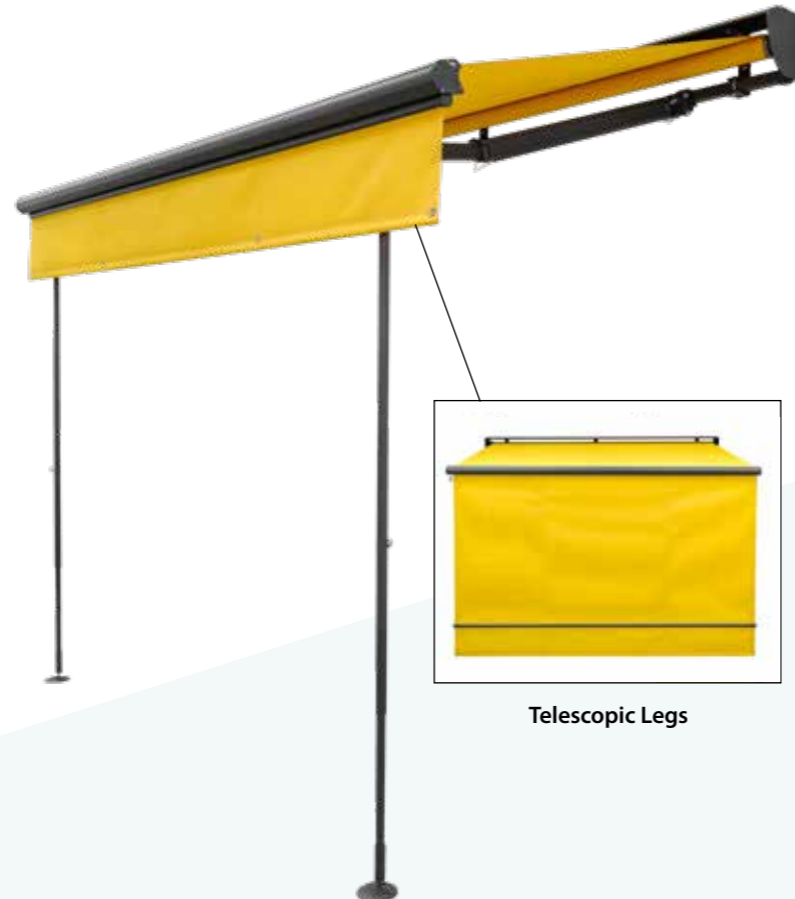

OPEN CASSETTE AWNING

STRAND LED

TECHNICAL INFO

- **Frame:** Made from aluminium extrusions with aluminium parts and components
- **Arms:** Made from aluminium extrusions with double springs and stainless steel chain
- **Fabric:** Acrylic or Polyester available
- **Operation:** Motorised using powerful 45-120NM motor (depending on size), with mechanical limit and emergency override. Built in transformer to enable LED function.
- **Lights:** Built in LED lights in the arm, in daylight white with ON/OFF function.
- **Sensor:** Wireless battery operated motion sensor attached to the awning included

LED CONFIGURATIONS

- Front Bar + Standard arms
1 x remote control
- Front Bar + LED arms, ON/OFF together
1 x remote control
- Front Bar + LED arms, ON/OFF Separately
1x remote control and 1 internal switch

DROP DOWN VALANCE

STRAND DV

NEW
PRODUCT

TECHNICAL INFO

- **Drop Valance Operation:** Manual with small winding handle
- **Frame:** Made from aluminium extrusions with aluminium parts and components
- **Arms:** Made from aluminium extrusions with double springs and stainless steel chain
- **Fabric:** Acrylic or Polyester available
- **Operation:** Manual or motorised using powerful 45-120NM motor (depending on size), with mechanical limit and emergency override. Built in transformer to enable LED function
- **Lights:** LED lights are not included
- **Sensor:** Wireless battery operated motion sensor attached to the awning included

Telescopic Legs

AVAILABLE IN TWO STANDARD COLOURS

RAL 7016
ANTHRACITE GREY

RAL 9003
WHITE

ADDITIONAL EXTRAS

- **Frame:** Powder coating not available
- **Lights:** LED Lights in the arms
- **Signwriting:** Logos and text can be printed on the main cover and valance
- Eyelets can be added to the valance
- Additional valance can be ordered
- Additional remote controls can be ordered
- Weighted rod can be added to the valance