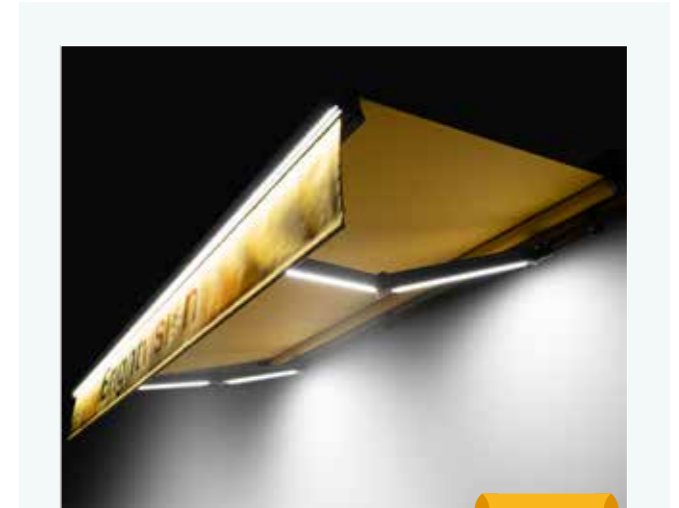

STRAND
BRIGHT VISION

NEW
PRODUCT