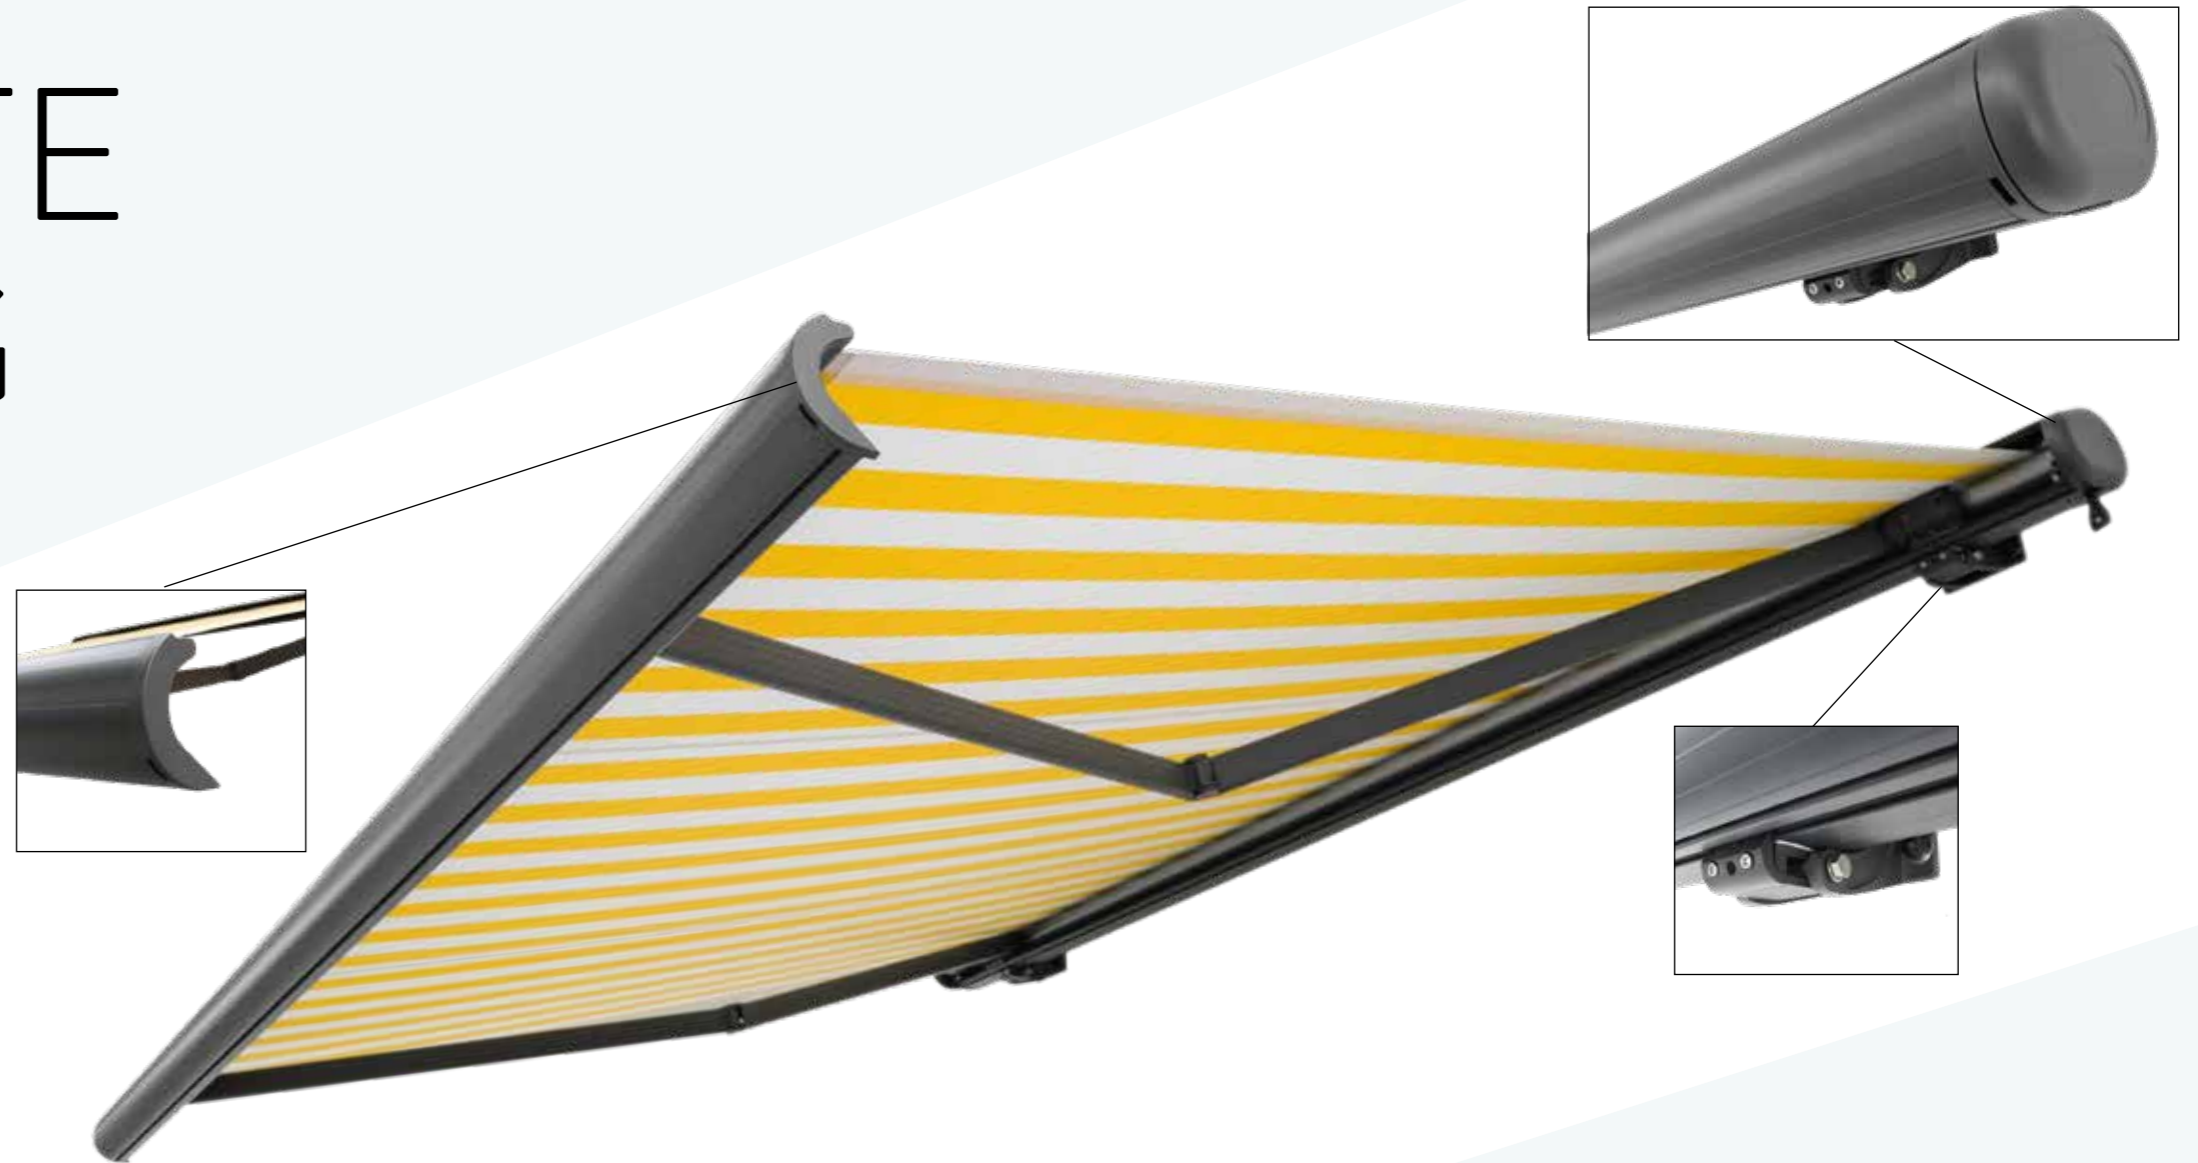

### TECHNICAL INFO

- **Frame:** Made from aluminium extrusions with aluminium parts and components
- **Arms:** Made from aluminium extrusions with double springs and twin coated cables
- **Fabric:** Acrylic available
- **Operation:** Motorised only using powerful 50NM motor, with mechanical limit and emergency override
- **Lights:** Not available
- **Sensor:** Wireless battery operated motion sensor attached to the awning included

### AVAILABLE IN TWO STANDARD COLOURS

RAL 7016  
ANTHRACITE GREY

RAL 9003  
WHITE

### OPTIONS

- **Size:** 3.5m wide only
- **Arm Size:** 2.5m only
- **Frame Colour:** Available in White and Anthracite Grey as standard
- **Fabric Colour:** 100's of colours available from top European suppliers
- **Valance:** 200mm straight valance included