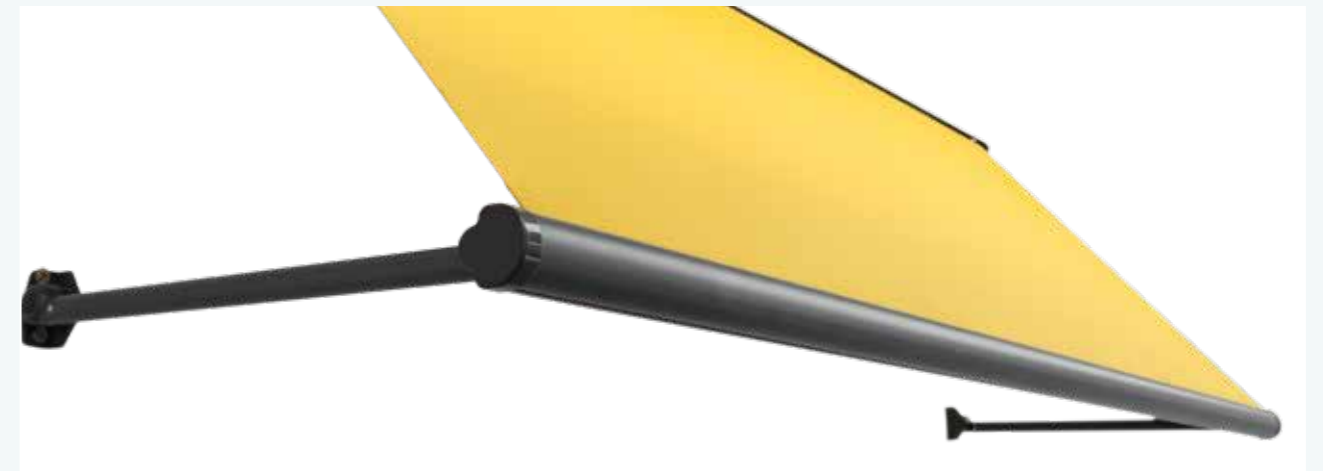

# CHELSEA RANGE

**CHELSEA**  
Drop Arm Awning

**CHELSEA METAL ARM**  
Drop Arm Awning

**NEW**  
PRODUCT

## TECHNICAL INFO

- **Frame:** Made from aluminium extrusions with aluminium parts and components
- **Fabric:** Acrylic or Polyester available
- **Arms:** Spring loaded aluminium round arms
- **Operation:** Manual or motorised using powerful 45NM motor, with mechanical limit and emergency override.

## OPTIONS

- **Size:** Start from 1 m to 6m wide
- **Arm Size:** 0.8m to 1.4m horizontal projection
- **Frame Colour:** Available in White and Anthracite Grey as standard
- **Pitch:** Set to 90 degree as standard, on request up to 135 degrees
- **Fabric Colour:** 100's of colours available from top European suppliers
- **Valance:** 200mm straight valance included