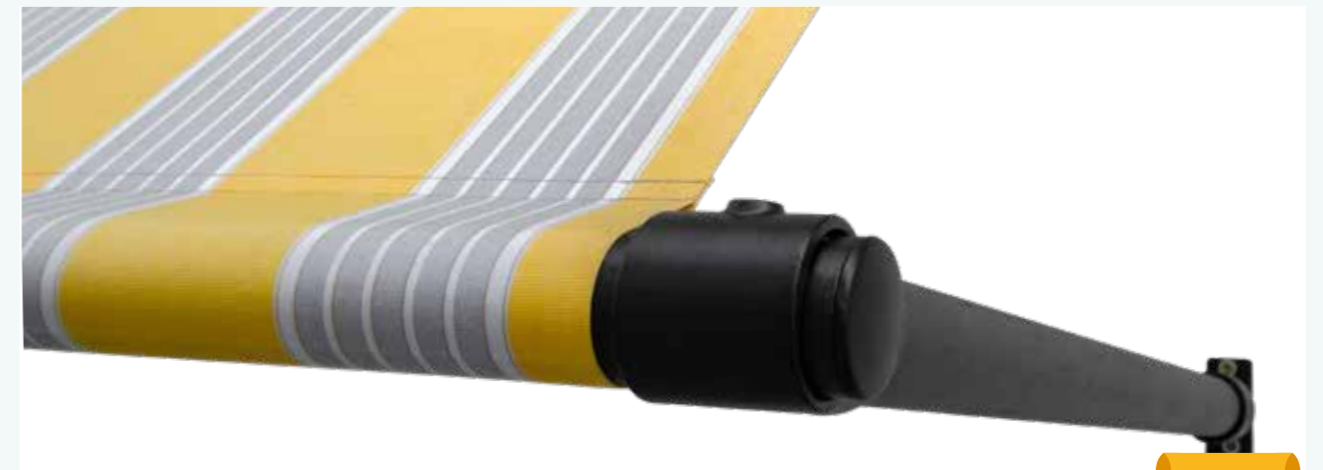

# CHELSEA RANGE

**CHELSEA**  
Drop Arm Awning

**CHELSEA METAL ARM**  
Drop Arm Awning

**NEW**  
PRODUCT

## TECHNICAL INFO

- **Frame:** Made from aluminium extrusions with aluminium parts and components
- **Fabric:** Acrylic or Polyester available
- **Arms:** Spring loaded aluminium round arms
- **Operation:** Manual or motorised using powerful 45NM motor, with mechanical limit and emergency override.

## OPTIONS

- **Size:** Start from 1 m to 6m wide
- **Arm Size:** 0.8m to 1.4m horizontal projection
- **Frame Colour:** Available in White and Anthracite Grey as standard
- **Pitch:** Set to 90 degree as standard, on request up to 135 degrees
- **Fabric Colour:** 100's of colours available from top European suppliers
- **Valance:** 200mm straight valance included