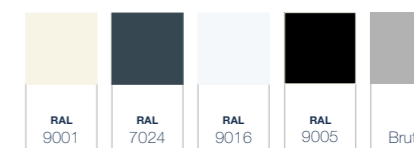

DETAILS

Colours (profiles):	RAL9016 / RAL9001 / RAL7024 / RAL9005 / Brute
Panel width* (mm)	640 / 820 / 980 / 1040
Glass thickness (mm)	10
Number of tracks	2 / 3 / 4 / 5 / 6-track rails
Installation height* (mm)	2000 / 2100 / 2150 / 2200 / 2250 / 2300 / 2400 / 2500

* Deviating dimensions are also available on request.

As an added option, the glass sliding doors of Deponti can be expanded with various glass door accessories of Deponti, such as handles and carriers.