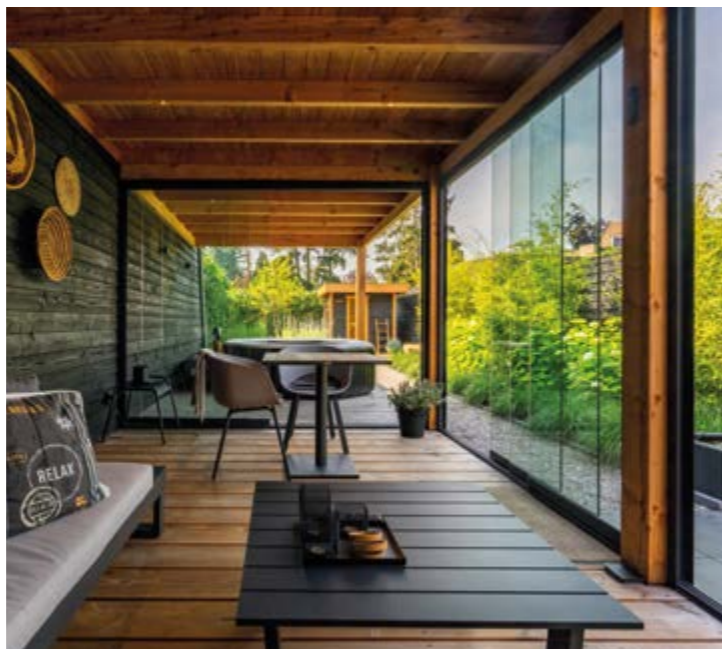

Fiano

Fiano glass sliding doors

With the Deponti Fiano you can turn your veranda easily into a luxury garden room allowing you to enjoy your garden and terrace all year long. It allows you to create a new place in your home where the indoor and outdoors are merged.

The glass panels are available in various height- and width dimensions, can run in three to six rail tracks and have no side frames. Due to this, they offer a free view of your backyard.

The Fiano glass sliding door is made of glass panels that can be slid left and right. The wheel systems are height-adjustable, as a result the glass panels can be perfectly tuned to any type of terrace. Moreover, the system is fitted with bottom wheel guides. This means that our glass sliding doors can be installed in every existing construction. In addition, the bottom of each glass panel is equipped with an aluminium H profile, fitted with double wheel systems, that provide smooth sliding of the walls.

DETAILS

Colours (profiles):	RAL9016 / RAL9001 / RAL7024 / RAL9005 / Brute
Panel width* (mm)	640 / 820 / 980 / 1040
Glass thickness (mm)	10
Number of tracks	2 / 3 / 4 / 5 / 6-track rails
Installation height* (mm)	2000 / 2100 / 2150 / 2200 / 2250 / 2300 / 2400 / 2500

* Deviating dimensions are also available on request.

As an added option, the glass sliding doors of Deponti can be expanded with various glass door accessories of Deponti, such as handles and carriers.