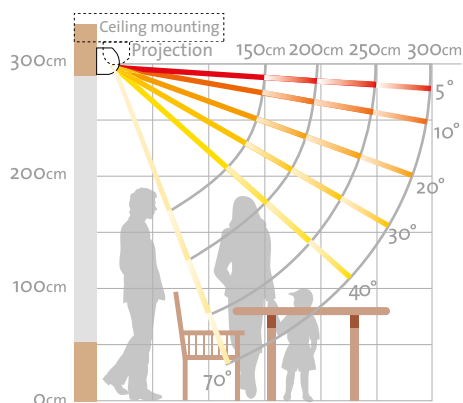

Cassette awning:

In closed position, the fabric role is completely locked in the system.

Basic

Standard

Semi cassette

Cassette

Frame colours

- Silver anodized
- RAL 9010 white
- RAL 9001 ivory

Width	250cm	300cm	350cm	550cm	600cm
Projection 200cm	←-----→				
Projection 250cm	←-----→				
Projection 300cm	←-----→				

Sturdy engineering

The Genève® offers smooth continuous adjustment with pitch angles ranging from 5° to 35° and by ceiling mounting from 17° to 70° (see diagram on the left). The projection can be 200, 250, or 300 cm. The front profile can be adjusted to ensure a perfect closing of your awning.